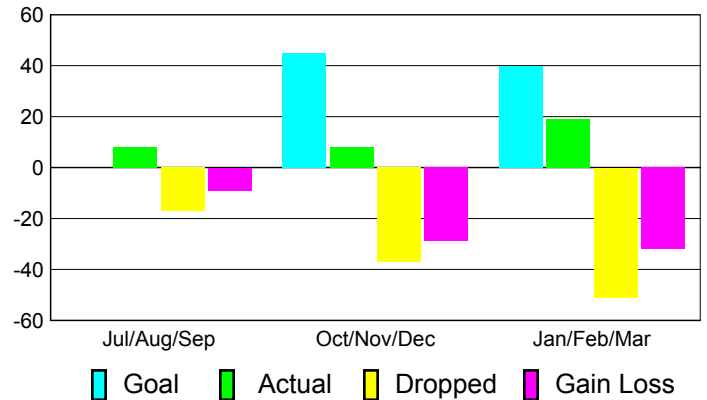

### YTD Status Quo Clubs 2010-2011

Status Quo Clubs Compared to Status Quo Members

## MEMBERSHIP

**Membership Results  
2010-2011**

**Membership  
2009-2010**

Month	Net Memb Goal	Actual New Memb	Actual Dropped Memb	Gain/Loss of Memb	Gain/Loss of Memb
Jul/Aug/Sep	0	8	-17	-9	1
Oct/Nov/Dec	45	8	-37	-29	-10
Jan/Feb/Mar	40	19	-51	-32	43
<b>Totals</b>	<b>85</b>	<b>35</b>	<b>-105</b>	<b>-70</b>	<b>34</b>

### Membership Results 2010-2011

Goal, New, Dropped, Gain/Loss

### Comparison of Membership Gain/Loss

Current Year Compared to the Previous Year