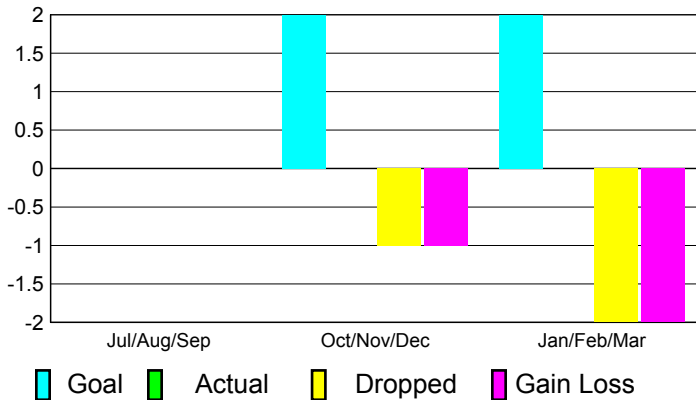

## CLUBS

**Club Results  
2010-2011**

**Clubs  
2009-2010**

Month	New Club Goal	Actual New Clubs	Actual Dropped Clubs	Gain/Loss of Clubs	Gain/Loss of Clubs
Jul/Aug/Sep	0	0	0	0	0
Oct/Nov/Dec	2	0	-1	-1	0
Jan/Feb/Mar	2	0	-2	-2	2
<b>Totals</b>	<b>4</b>	<b>0</b>	<b>-3</b>	<b>-3</b>	<b>2</b>

### Club Results 2010-2011

Goal, New, Dropped, Gain/Loss

### Comparison of Club Gain/Loss

Current Year Compared to the Previous Year