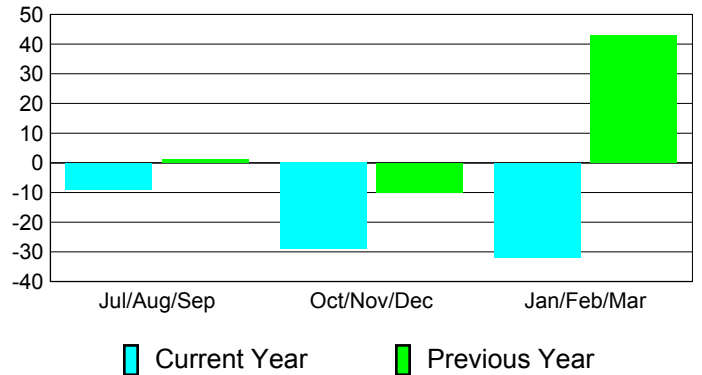

Gender Comparison 2010-2011

Jul/Aug/Sep

Oct/Nov/Dec

Jan/Feb/Mar

Male

Female